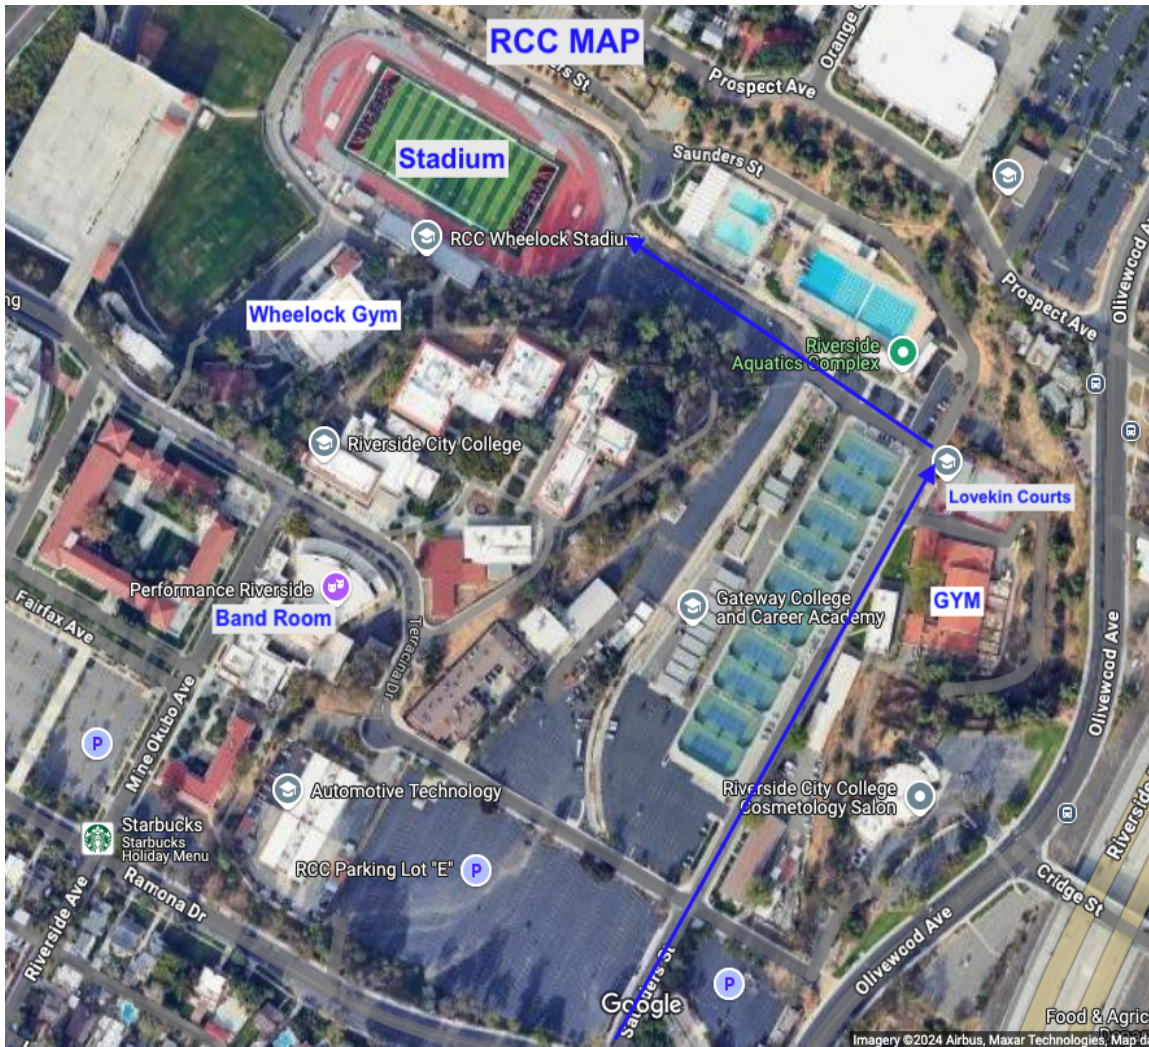

## EVENT DETAILS

Date: February 7, 2025

Location:  
**Multiple Locations**

## DESCRIPTION

All sections will follow the schedule listed but might be at different locations:

- 1) Front Ensemble will be at RCC the whole weekend - meeting at the Stover Band Room!
- 2) Brass and Battery Location: Friday Night (Gym/Outside) - Grand Terrace High School - 21810 Main St, Grand Terrace, CA 92313 (5.4 miles from RCC)

NOTICE Parking at RCC - Don't park in a Staff Spot! No Pay needed

**SCHEDULE**

TIME	ACTIVITY
6:30 PM	Camp starts Grand Terrace HS <i>Brass and battery at Grand Terrace HS Grand Terrace Ca Front at RCC</i>
10:30 PM	Rehearsal ends