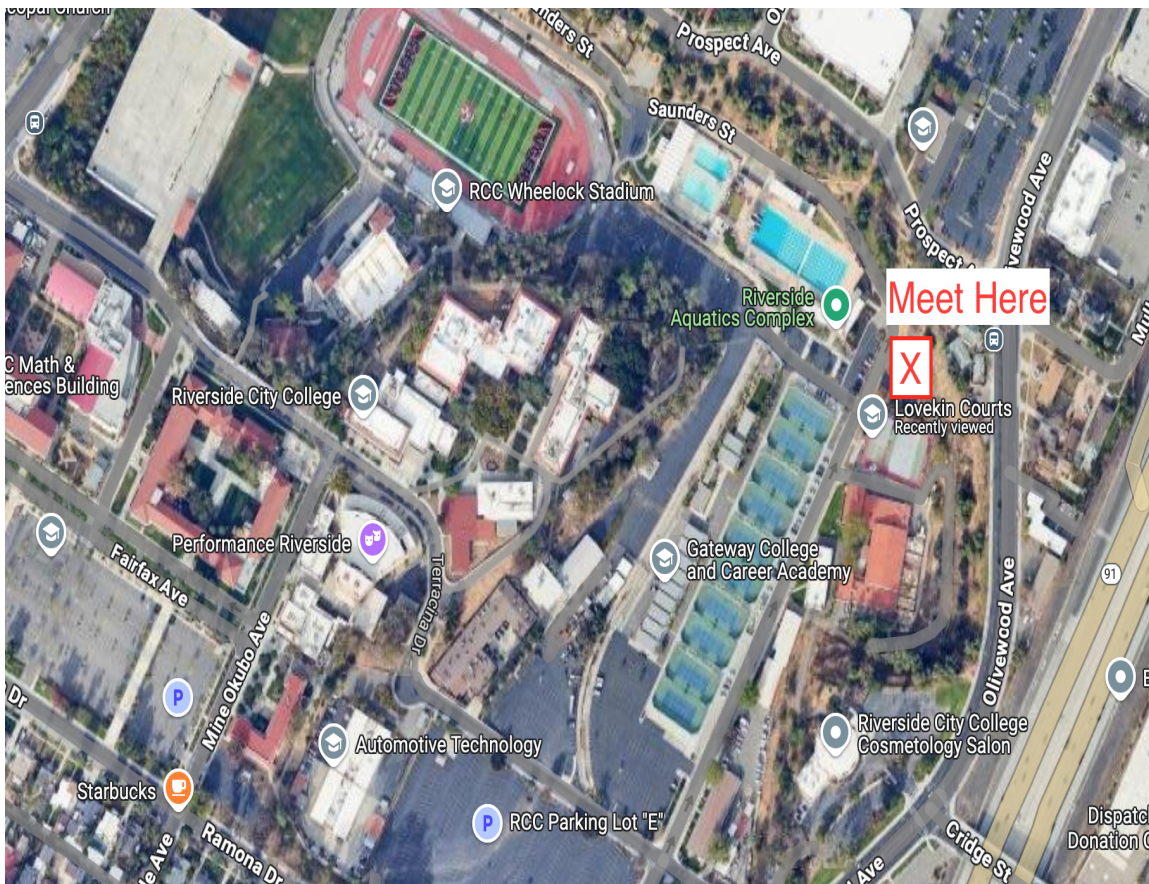

BDA SoCal Auditions - Front Ensemble

Audition   **A Corps**

EVENT DETAILS

Date: November 2, 2025

Location:

Riverside City College

4800 Magnolia Ave.

Riverside, CA 92506

DESCRIPTION

FRONT ENSEMBLE ONLY

Complete this H&W Survey before arrival (you should only complete this 1 time) - [Click Here](#)

This is a chance for a one-on-one audition, in a remote location nearer to your region of the country. These auditions will be scheduled in increments of time (between 30-45 mins) and will allow us time to work through selections from the technique packet, the audition excerpts for your instrument, and for us to give an evaluation of prepared solo material. Following each of these satellite audition events, we will be contacting you with a written evaluation and advice for the future as well as an invite to our callback weekend in January if the staff considers you to be ready.