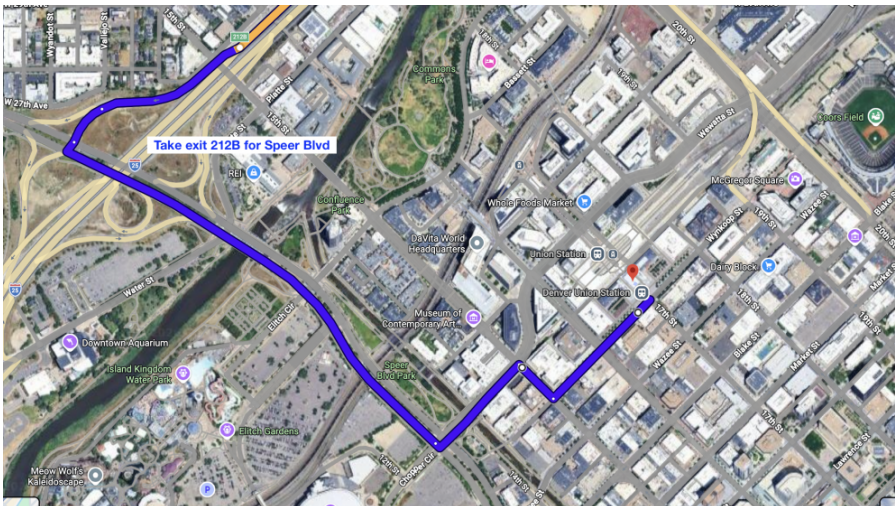

Dorm Check Out & Day Off Denver

Day Off A Corps

EVENT DETAILS

Date: June 22, 2026

Location:

Denver Union Station

1701 Wynkoop St
Denver, CO 80202

HOUSING INFORMATION

Thompson Valley High School

1669 Eagle Dr
Loveland, CO 80537

DESCRIPTION

All dorms must be clear of all personal items and trash by 2:30pm. Leadership: please assist with dorm and floor checks prior to departure.

Bus Loading Map - TBA

Denver Drop off and Pick up MAP Below

SCHEDULE

TIME	ACTIVITY
7:00 AM	Cafeteria Opens
9:00 AM	Cafeteria Closes
11:00 AM	Cafeteria Opens for Lunch
12:00 PM	Charter Buses Arrive
12:30 PM	Bags Out, Return Key Cards, Begin Loading Buses <i>TRASH for NORTH HALL - Instructions TBA TRASH for TOBIN - Instructions TBA Return ALL KEY CARDS NORTH HALL - Large Acrylic Box as well as staff on site to answer questions</i>
1:00 PM	Cafeteria Closes
1:45 PM	Full Corps Meeting
2:00 PM	Depart for Downtown Denver - 130 miles
9:00 PM	Depart for School - 52 miles
10:00 PM	Shower <i>Staff Showers = 10:00pm - 10:30pm A Showers: 10:30pm-11:30pm B Showers: 10:30pm-11:20pm C Showers: 11:20pm-11:35pm Staff Showers = 11:45pm</i>
11:30 PM	Lights out